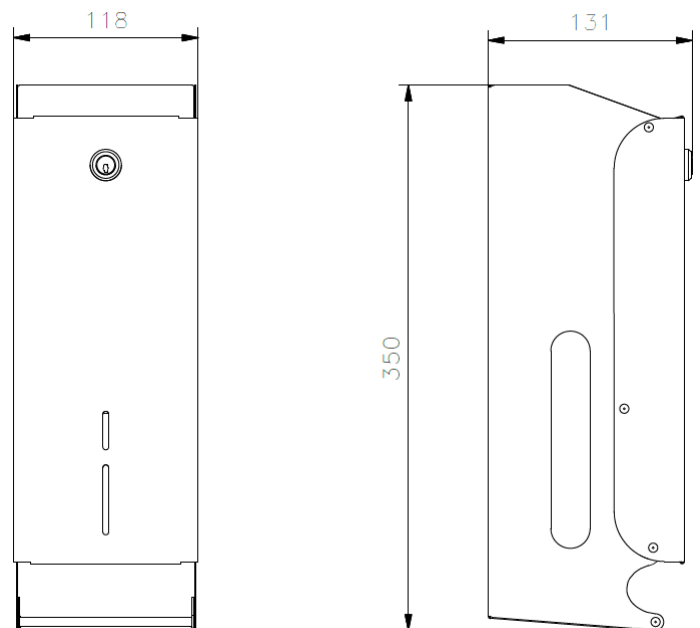

Triple toilet roll dispenser

- Toilet roll dispenser in stainless steel.
- Suitable for 3 toilet rolls.
- To fix to wall.
- Content viewer.
- Frontal refilling. With security lock and key included.
- Durability and resistance to dust and corrosion.
- Stainless steel polish finish.

TECHNICAL DATA

- Made of stainless steel.
- Dimensions: 350 high x 118 wide x 131 deep mm.
- Consumable: domestic toilet rolls (Ø 100 mm) .
- Maintenance: Stainless steel needs maintenance because dust can eventually damage the chrome in stainless steel. We recommend monthly cleaning with our special product.

The picture belongs to NOFER 05102.S

SUGGESTED TEXT FOR PRESCRIPTION

Toilet roll dispenser NOFER or similar, in stainless steel to fix to wall. Suitable for 2 domestic toilet rolls. With content viewer and security lock. Dimensions: 350 high x 118 wide x 131 deep mm.

TECHNICAL DRAWING

Dimensions in mm

NOFER S.L.
 Avenida de la fama, 118
 08940 · Cornellà de Llobregat (Barcelona)
 Tel +34 934 742 423 · Fax +34 934 743 548
 nofer@nofer.com · www.nofer.com

Related Products