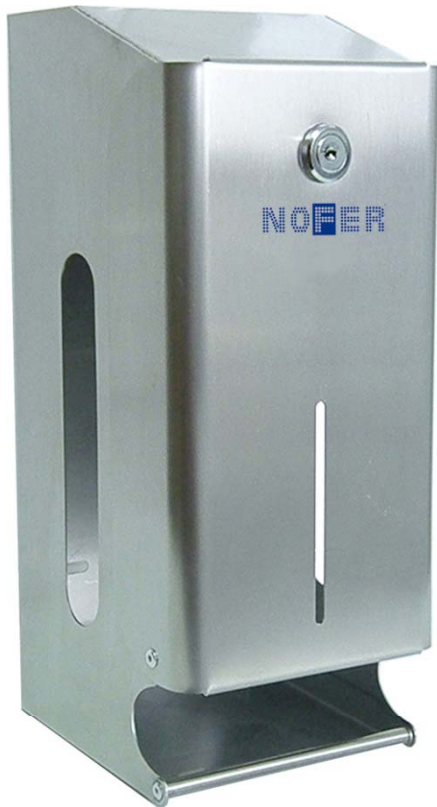

Double toilet roll dispenser

- Toilet roll dispenser in stainless steel.
- Suitable for 2 toilet rolls.
- To fix to wall.
- Content viewer.
- Frontal refilling. With security lock and key included.
- Durability and resistance to dust and corrosion.
- Stainless steel satin finish.

TECHNICAL DATA

- Made of stainless steel.
- Dimensions: 280 high x 118 wide x 131 deep mm.
- Consumable: domestic toilet rolls (Ø 100 mm) .
- Maintenance: Stainless steel needs maintenance because dust can eventually damage the chrome in stainless steel. We recommend monthly cleaning with our special product.

SUGGESTED TEXT FOR PRESCRIPTION

Toilet roll dispenser NOFER or similar, in stainless steel to fix to wall. Suitable for 2 domestic toilet rolls. With content viewer and security lock. Dimensions: 280 high x 118 wide x 131 deep mm.