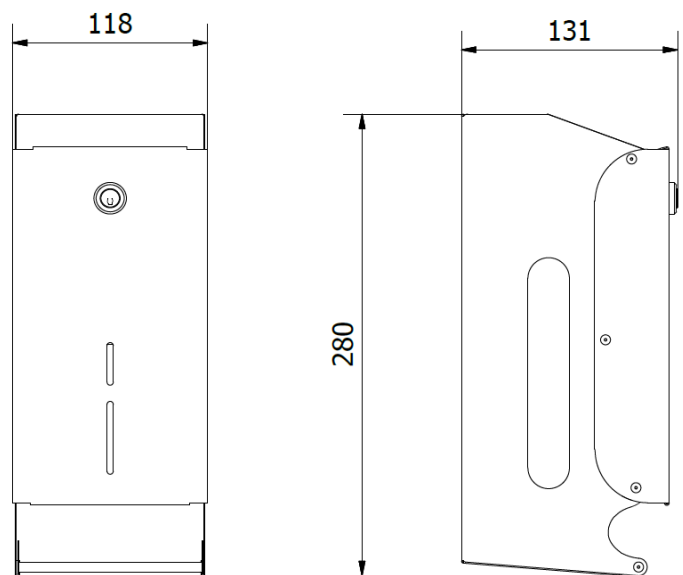

Double toilet roll dispenser

- Toilet roll dispenser in stainless steel.
- Suitable for 2 toilet rolls.
- To fix to wall.
- Content viewer.
- Frontal refilling. With security lock and key included.
- Durability and resistance to dust and corrosion.
- Stainless steel satin finish.

TECHNICAL DATA

- Made of stainless steel.
- Dimensions: 280 high x 118 wide x 131 deep mm.
- Consumable: domestic toilet rolls (Ø 100 mm) .
- Maintenance: Stainless steel needs maintenance because dust can eventually damage the chrome in stainless steel. We recommend monthly cleaning with our special product.

SUGGESTED TEXT FOR PRESCRIPTION

Toilet roll dispenser NOFER or similar, in stainless steel to fix to wall. Suitable for 2 domestic toilet rolls. With content viewer and security lock. Dimensions: 280 high x 118 wide x 131 deep mm.

TECHNICAL DRAWING

Dimensions in mm

NOFER S.L.
 Avenida de la fama, 118
 08940 · Cornellà de Llobregat (Barcelona)
 Tel +34 934 742 423 · Fax +34 934 743 548
 nofer@nofer.com · www.nofer.com

Related Products