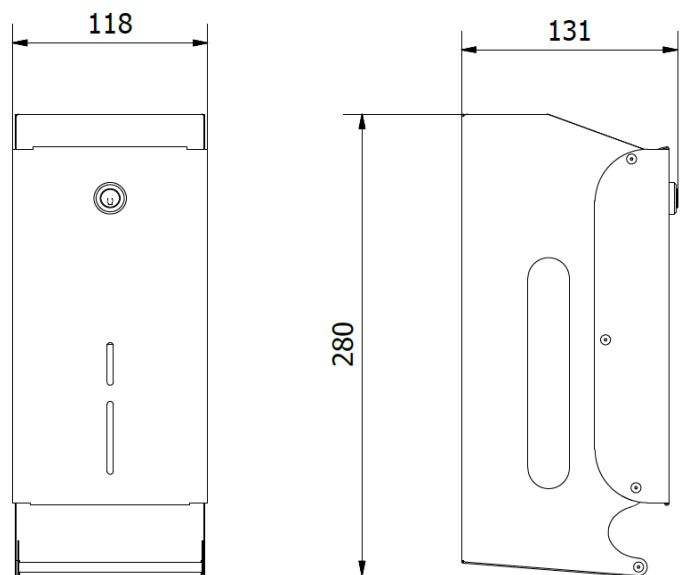

Double toilet roll dispenser

- Toilet roll dispenser in stainless steel.
- Suitable for 2 toilet rolls.
- To fix to wall.
- Content viewer.
- Frontal refilling. With security lock and key included.
- Durability and resistance to dust and corrosion.
- Stainless steel polish finish.

TECHNICAL DATA

- Made of stainless steel.
- Dimensions: 280 high x 118 wide x 131 deep mm.
- Consumable: domestic toilet rolls (Ø 100 mm) .
- Maintenance: Stainless steel needs maintenance because dust can eventually damage the chrome in stainless steel. We recommend monthly cleaning with our special product.

The picture belongs to NOFER 05101.S

SUGGESTED TEXT FOR PRESCRIPTION

Toilet roll dispenser NOFER or similar, in stainless steel to fix to wall. Suitable for 2 domestic toilet rolls. With content viewer and security lock. Dimensions: 280 high x 118 wide x 131 deep mm.

TECHNICAL DRAWING

Dimensions in mm

NOFER S.L.
 Avenida de la fama, 118
 08940 · Cornellà de Llobregat (Barcelona)
 Tel +34 934 742 423 · Fax +34 934 743 548
 nofer@nofer.com · www.nofer.com

Related Products