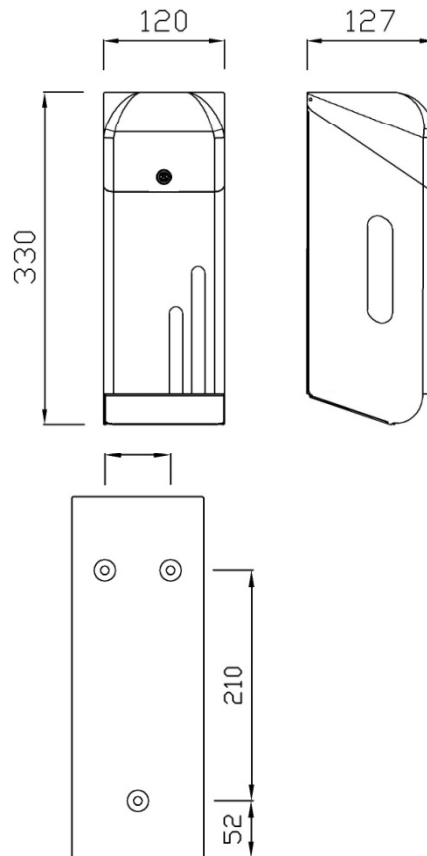

Three toilet roll dispenser

- Three toilet roll dispenser in stainless steel.
- Content viewer.
- Frontal refilling. With security lock and key included.
- Durability and resistance to dust and corrosion.
- Stainless steel satin finish.

TECHNICAL DATA

- Made of AISI 304 stainless steel, sheet thickness 0,8 mm.
- Maximum dimensions: 330 high x 120 wide x 127 deep mm.
- Weight: 1,2 Kg.
- Consumable: domestic toilet rolls.
- Maintenance: Stainless steel needs maintenance because dust can eventually damage the chrome in stainless steel. We recommend monthly cleaning with our special product.

TECHNICAL DRAWING

Dimensions in mm

SUGGESTED TEXT FOR PRESCRIPTION

Three toilet roll dispenser NOFER or similar, in AISI 304 stainless steel. With content viewer and security lock. Maximum dimensions: 330 high x 120 wide x 127 deep mm.