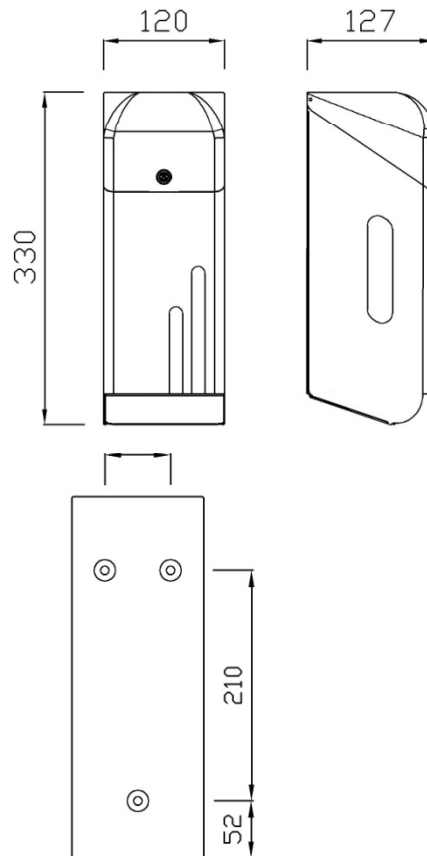

**Three toilet roll dispenser**

- Three toilet roll dispenser in stainless steel.
- Content viewer.
- Frontal refilling. With security lock and key included.
- Durability and resistance to dust and corrosion.
- Stainless steel polish finish.

**TECHNICAL DATA**

- Made of AISI 304 stainless steel, sheet thickness 0,8 mm.
- Maximum dimensions: 330 high x 120 wide x 127 deep mm.
- Weight: 1,2 Kg.
- Consumable: domestic toilet rolls.
- Maintenance: Stainless steel needs maintenance because dust can eventually damage the chrome in stainless steel. We recommend monthly cleaning with our special product.

**TECHNICAL DRAWING**

Dimensions in mm

**SUGGESTED TEXT FOR PRESCRIPTION**

Three toilet roll dispenser NOFER or similar, in AISI 304 stainless steel. With content viewer and security lock. Maximum dimensions: 330 high x 120 wide x 127 deep mm.