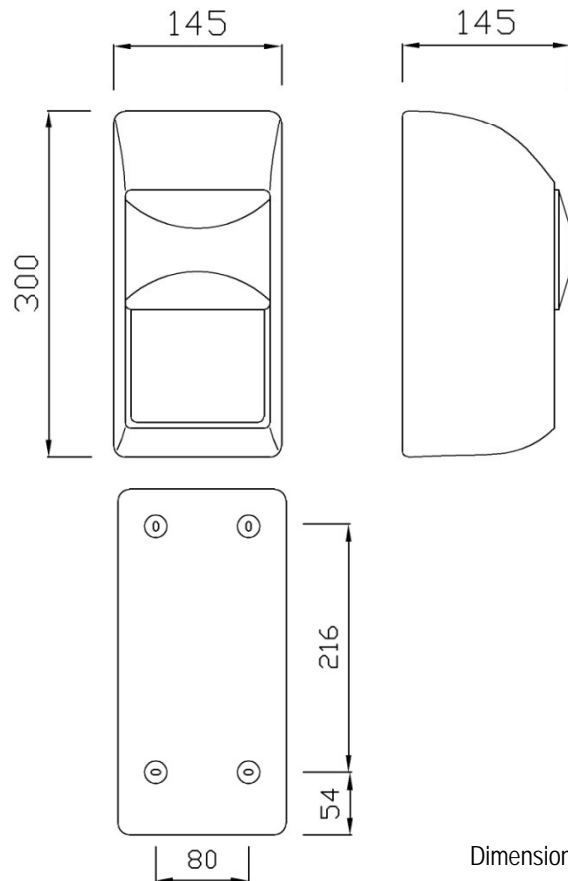

Double toilet roll dispenser

- Vertical double toilet roll dispenser.
- To fix to wall.
- Content viewer.
- Suitable for 2 domestic paper rolls.

TECHNICAL DATA

- Housing made of white ABS plastic, cover in translucent ABS.
- Maximum dimensions: 300 high x 145 wide x 145 deep mm.
- Weight: 0,7 Kg.
- Consumable: Domestic paper roll.

TECHNICAL DRAWING

SUGGESTED TEXT FOR PRESCRIPTION

Double toilet roll dispenser NOFER or similar, in ABS plastic to fix to wall. Maximum dimensions: 300 high x 145 wide x 145 deep mm.

NOFER S.L.
 Avenida de la fama, 118
 08940 · Cornellà de Llobregat (Barcelona)
 Tel +34 934 742 423 · Fax +34 934 743 548
 nofer@nofer.com · www.nofer.com