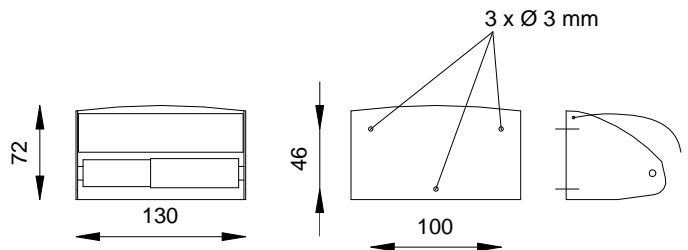

TECHNICAL DRAWING

NOFER S.L.
Avenida de la fama, 118
08940 · Cornellà de Llobregat (Barcelona)
Tel +34 934 742 423 · Fax +34 934 743 548
export@nofer.com · www.nofer.com

Related Products

05015.S

05101.S

05105.S

05107.S

05099

05200.S