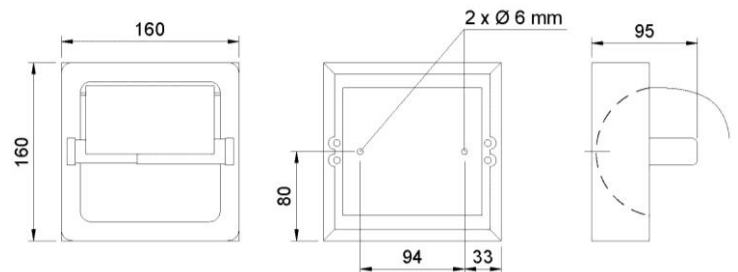

**Toilet paper dispenser**

- Wall mounted toilet paper dispenser.
- Made in stainless steel.
- Suitable for one toilet roll of domestic use.
- Durability and resistance to corrosion.
- Satin finish (also available in polish, NOFER 05007.B).

**TECHNICAL DATA**

- Made in Stainless Steel AISI 304.
- Dimensions: 160 height x 160 width x 95 Depth (mm).
- Toilet roll: domestic use.

**SUGGESTED TEXT FOR PRESCRIPTION**

Toilet paper dispenser NOFER, made in stainless steel, wall mounted. Dimensions: 160 height x 160 width x 95 Depth (mm).

**TECHNICAL DRAWING**

DIMENSIONS IN mm

NOFER S.L.  
 Avenida de la fama, 118  
 08940 · Cornellà de Llobregat (Barcelona)  
 Tel +34 934 742 423 · Fax +34 934 743 548  
 nofer@nofer.com · www.nofer.com

**Related Products**