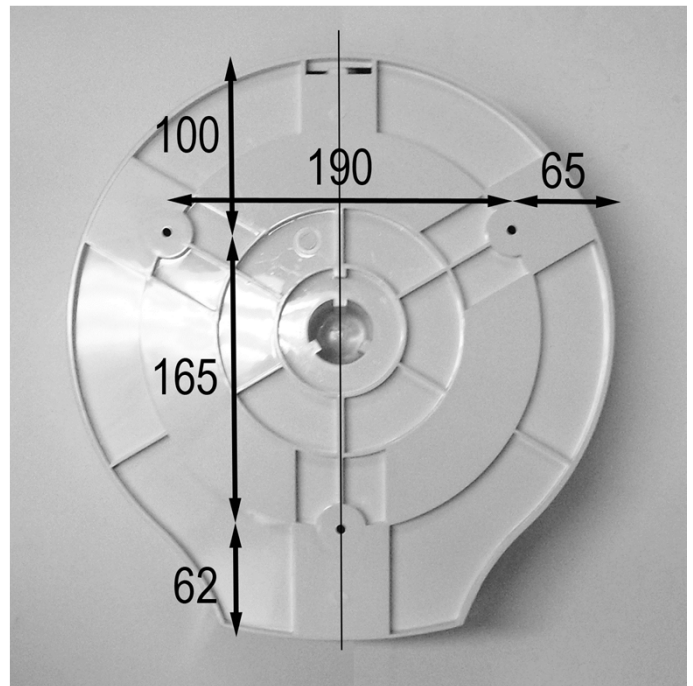

Toilet paper dispenser

- Toilet paper dispenser.
- Surface mounted.
- Security lock with key included.
- Front content viewer.

TECHNICAL DATA

- Made in white ABS and transparent SAN content viewer.
- Consumable: NOFER 06001 y 06001.E .
- Capacity: 400m paper roll.
- Dimensions: 327 x 305 x 130 mm.
- Weight (empty): 885 g.

SUGGESTED TEXT FOR PRESCRIPTION

NOFER or similar, white ABS and transparent SAN toilet paper dispenser, surface mounted. Capacity: 280mm, 400m paper roll. Dimensions: 327 x 305 x 130 mm.

INSTALLATION

DIMENSIONS IN mm