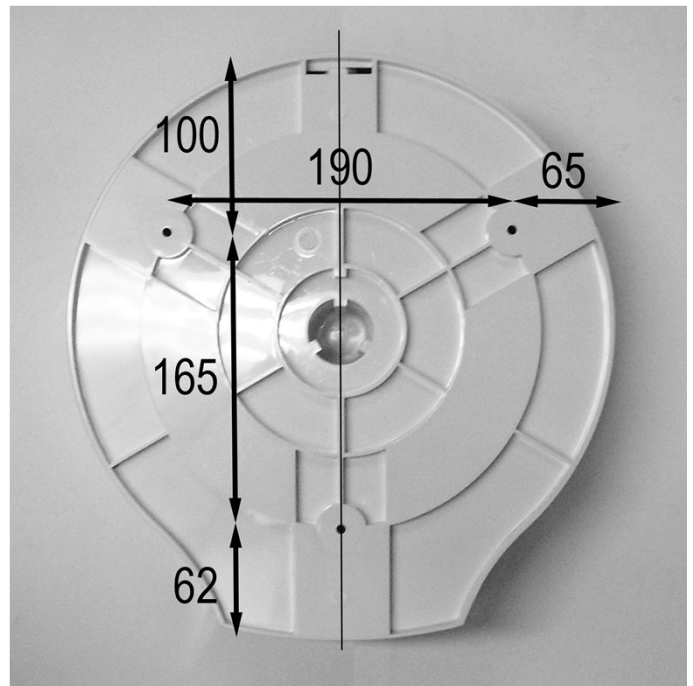

Toilet paper dispenser

- Toilet paper dispenser.
- Surface mounted.
- Security lock with key included.
- Front content viewer.

TECHNICAL DATA

- Made in black ABS and transparent SAN content viewer.
- Consumable: NOFER 06001.E .
- Capacity: 400 m paper roll.
- Dimensions: 327 height x 305 width x 130 depth (mm).
- Weight (empty): 885 g.

SUGGESTED TEXT FOR PRESCRIPTION

NOFER black ABS and transparent SAN toilet paper dispenser, surface mounted. Capacity: 280mm, 400m paper roll. Dimensions: 327 height x 305 width x 130 depth (mm).

INSTALLATION