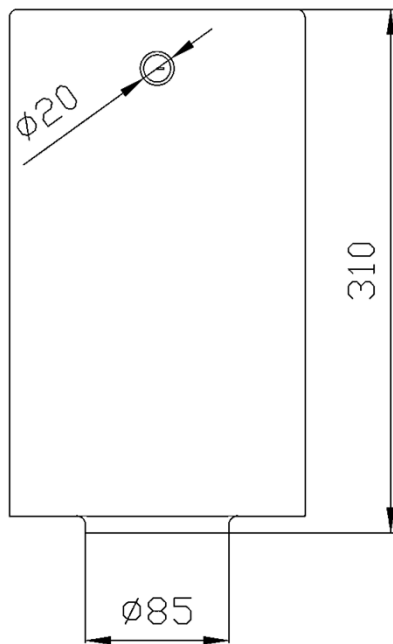

TECHNICAL DATA

- Made of AISI 304 stainless steel, (0,8 mm thickness).
- Consumable: paper towel roll NOFER 06004.E.
- Capacity: 1 roll (maximum dimensions: Ø 135, height 200 mm).
- Dimensions: 300 height x 175 width x 160 depth (mm).
- Maintenance: stainless steel requires maintenance, after some time dust may damage the stainless steel chrome. We recommend a regular cleaning with an specific stainless steel cleaner.
- Installation through three wall fixation points. Fixing material included.

SUGGESTED TEXT FOR PRESCRIPTION

NOFER or similar wall mounted center-pull towel paper roll dispenser. Made of satin finished AISI 304 stainless steel, with front opening and pin tumbler lock with key. Dimensions: 300 height x 175 width x 160 depth (mm).

NOFER S.L.
 Avenida de la fama, 118
 08940 · Cornellà de Llobregat (Barcelona)
 Tel +34 934 742 423 · Fax +34 934 743 548
 export@nofer.com · www.nofer.com

Related Products

TECHNICAL DRAWING

DIMENSIONS in mm