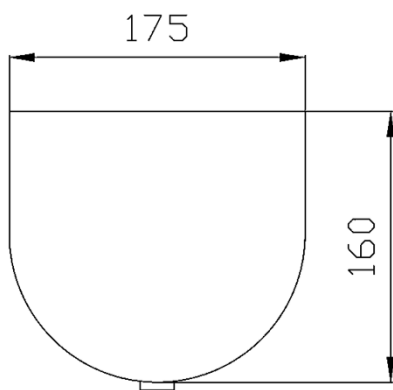

TECHNICAL DATA

- Made of AISI 304 stainless steel, (0,8 mm thickness).
- Consumable: paper towel roll NOFER 06004.E.
- Capacity: 1 roll (maximum dimensions: Ø 135, height 200 mm).
- Dimensions: 300 height x 175 width x 160 depth (mm).
- Maintenance: stainless steel requires maintenance, after some time dust may damage the stainless steel chrome. We recommend a regular cleaning with an specific stainless steel cleaner.
- Installation through three wall fixation points. Fixing material included.

SUGGESTED TEXT FOR PRESCRIPTION

NOFER or similar wall mounted center-pull towel paper roll dispenser. Made of satin finished AISI 304 stainless steel, with front opening and pin tumbler lock with key. Dimensions: 300 height x 175 width x 160 depth (mm).

NOFER S.L.
 Avenida de la fama, 118
 08940 · Cornellà de Llobregat (Barcelona)
 Tel +34 934 742 423 · Fax +34 934 743 548
 export@nofer.com · www.nofer.com

Related Products

TECHNICAL DRAWING

DIMENSIONS in mm