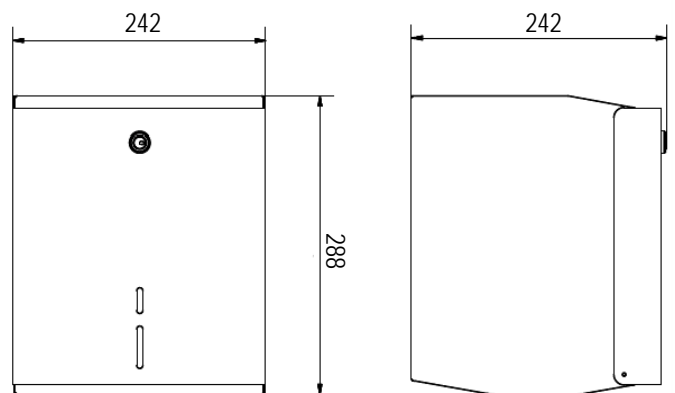

Paper towel roll dispenser

- Wall mounted paper towel roll dispenser.
- Front loading by vertical swing-up door with content viewer.
- Durability and resistance against rust.
- Security lock and key included.
- Stainless steel white epoxy finish. Also available in satin finish (NOFER 04098.S) and polished finish (NOFER 04098.B).

The picture belongs to NOFER 04098.S

TECHNICAL DATA

- Made of stainless steel.
- Dimensions: 288 high x 242 wide x 242 deep mm.
- Consumable: Paper towel roll. NOFER 06004 and 06004.E.
- Maintenance: stainless steel needs maintenance because dust can eventually damage the chrome in stainless steel. We recommend monthly cleaning with our special product.

SUGGESTED TEXT FOR PRESCRIPTION

NOFER or similar, wall mounted paper towel roll dispenser made in stainless steel. Front loading by vertical swing-up door with content viewer. Security lock and key included Dimensions: 288 high x 242 wide x 242 deep mm.

TECHNICAL DRAWING

Dimensions in mm

NOFER S.L.  
 Avenida de la fama, 118  
 08940 · Cornellà de Llobregat (Barcelona)  
 Tel +34 934 742 423 · Fax +34 934 743 548  
 export@nofer.com · www.nofer.com

Related Products