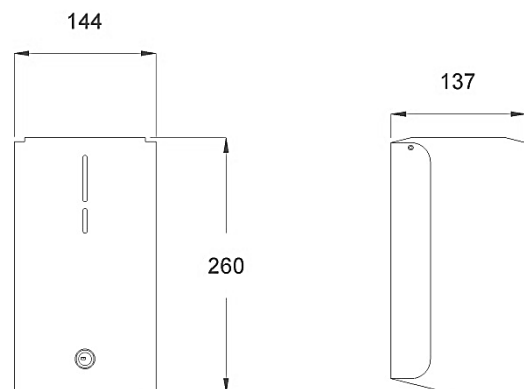

Paper towel roll dispenser

- Wall mounted paper towel roll dispenser.
- Front loading by vertical swing-up door with content viewer.
- Durability and resistance against rust.
- Security lock and key included.
- Stainless steel satin finish. Also available in polished finish (NOFER 04098.MINI.B).

TECHNICAL DATA

- Made of stainless steel.
- Dimensions: 260 high x 144 wide x 137 deep mm.
- Consumable: Paper towel mini roll. NOFER 06005.

Maintenance: stainless steel needs maintenance because dust can eventually damage the chrome in stainless steel. We recommend monthly cleaning with our special product.

SUGGESTED TEXT FOR PRESCRIPTION

NOFER , wall mounted paper towel roll dispenser made in stainless steel. Front loading by vertical swing-up door with content viewer. Security lock and key included Dimensions: 260 high x 144 wide x 137 deep mm.

ESQUEMA DIMENSIONAL

Dimensiones en mm

NOFER S.L.
 Avenida de la fama, 118
 08940 · Cornellà de Llobregat (Barcelona)
 Tel +34 934 742 423 · Fax +34 934 743 548
 export@nofer.com · www.nofer.com

Related Products