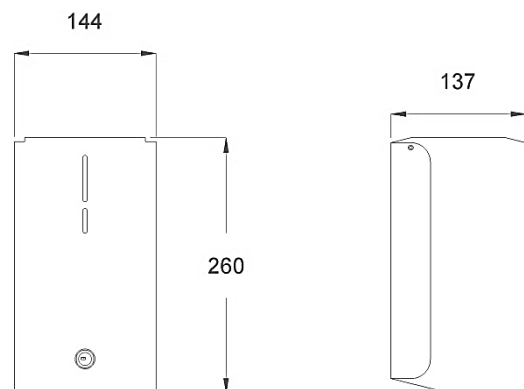

Paper towel roll dispenser

- Wall mounted paper towel roll dispenser.
- Front loading by vertical swing-up door with content viewer.
- Durability and resistance against rust.
- Security lock and key included.
- Stainless steel polished finish. Also available in satin finish (NOFER 04098.MINI.S)

TECHNICAL DATA

- Made of stainless steel.
- Dimensions: 260 high x 144 wide x 137 deep mm.
- Consumable: Paper towel mini roll. NOFER 06005.

Maintenance: stainless steel needs maintenance because dust can eventually damage the chrome in stainless steel. We recommend monthly cleaning with our special product.

The image corresponds to model 04098.MINI.S

ESQUEMA DIMENSIONAL

NOFER, wall mounted paper towel roll dispenser made in stainless steel. Front loading by vertical swing-up door with content viewer. Security lock and key included Dimensions: 260 high x 144 wide x 137 deep mm.

Dimensiones en mm

NOFER S.L.
 Avenida de la fama, 118
 08940 · Cornellà de Llobregat (Barcelona)
 Tel +34 934 742 423 · Fax +34 934 743 548
 export@nofer.com · www.nofer.com

Related Products

04021

04109

05006