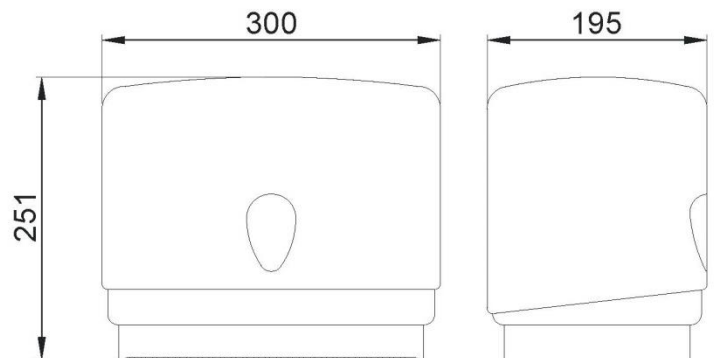

Paper towel dispenser

- Paper towel dispenser. Suitable for interfolded paper or roll.
- Surface mounted.
- Frontal content viewer.
- Security lock with key included.

TECHNICAL DATA

- Made of white ABS.
- Consumable: interfolded paper or paper towel rolls. NOFER 06007.
- Capacity: rolls, maximum diameter 180 mm and 240 mm height. 200 wipes.
- Dimensions: 251 height x 300 width x 195 depth (mm).

SUGGESTED TEXT FOR PRESCRIPTION

NOFER paper towel dispenser, for surface mounting. Made of white ABS. Capacity: rolls, maximum diameter 180 mm and 240 mm height or 200 wipes. Dimensions: 251 height x 300 width x 195 depth (mm).

TECHNICAL DRAWING

DIMENSIONS IN mm

NOFER S.L.
 Avenida de la fama, 118
 08940 · Cornellà de Llobregat (Barcelona)
 Tel +34 934 742 423 · Fax +34 934 743 548
 nofer@nofer.com · www.nofer.com

Related Products