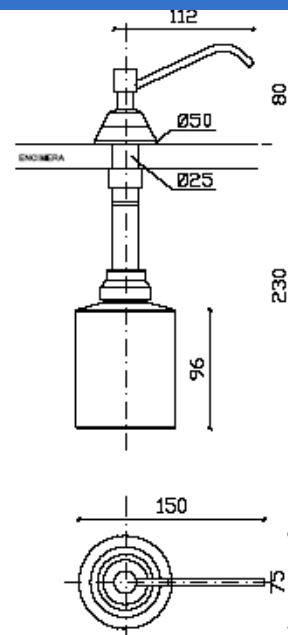

Soap Dispenser to built in

- Soap Dispenser with Stainless Steel Push button for built in
- Bottle in Stainless Steel.
- Designed for public areas.
- Durability and resistance against corrosion.
- Finish in Stainless Steel brilliant.
- Security key for refilling from top.

TECHNICAL DATA

- Made in Stainless steel AISI 304.
- Push button sizes: 80 mm high x 112 mm deep x 50 mm wide.
- Bottle dimensions: 75 mm Ø y 96 mm high.
- Capacity: 500 ml.
- Maintenance: Stainless Steel requires some maintenance because dust in the time may remove the stainless steel chrome. We recommend to clean the stainless steel with an appropriate liquid cleaner, not abrasive. NOFER code 06024.

SUGGESTED TEXT FOR PRESCRIPTION

NOFER or similar soap dispenser with stainless steel push button for built in or. Includes security key for refilling from top. Capacity: 500 ml.

SCHEME - TECHNICAL DRAWING