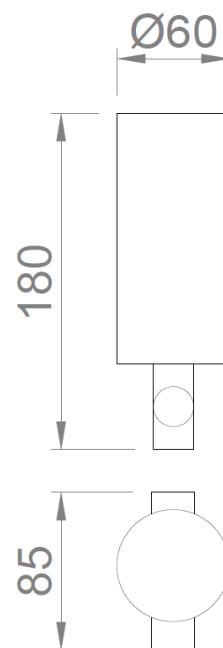

**Liquid soap dispenser**

- Soap dispenser with push button for wall installation.
- Activation with push button.
- Suitable for public places.
- Chrome-plated brass sheet housing, gloss finish.
- Durability and resistance to corrosion.
- Robust, anti-vandalism and manufactured without edges or sharp edges for safety in use.

**TECHNICAL DATA**

- Made of chromed brass, gloss finish.
- Capacity: 300 liters. Refillable.
- Dimensions: 180 height x Ø60 width x 85 depth (mm).
- Weight (empty): 0,59 kg.
- Quantity expended per pulse: 1,1 ml.
- Suitable for all types of soaps (except surgical).

**SUGGESTED TEXT FOR PRESCRIPTION**

NOFER liquid soap dispenser with activation by push button. Wall installation with hidden anchor, vertical, made of chromed brass gloss finish. Plastic inner tank. Dimensions: 180 height x Ø60 width x 85 depth (mm). Capacity: 300 liters.

**TECHNICAL DRAWING**

DIMENSIONS IN mm

NOFER S.L.  
 Avenida de la fama, 118  
 08940 · Cornellà de Llobregat (Barcelona)  
 Tel +34 934 742 423 · Fax +34 934 743 548  
 export@nofer.com · www.nofer.com