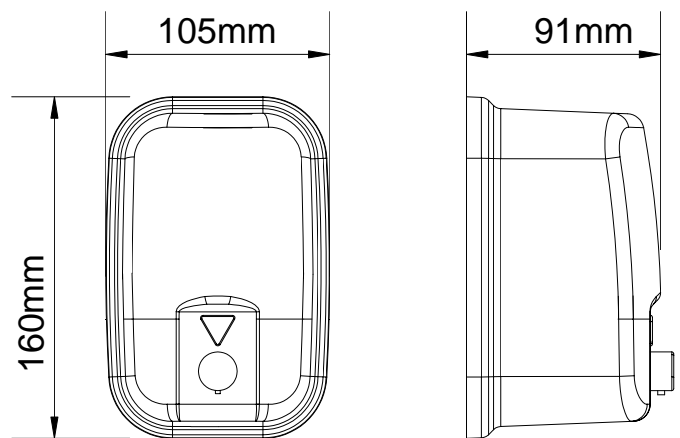

TECHNICAL DRAWING

NOFER S.L.
Avenida de la fama, 118
08940 · Cornellà de Llobregat (Barcelona)
Tel +34 934 742 423 · Fax +34 934 743 548
nofer@nofer.com · www.nofer.com

Related Products

03033

03008

03025

03020

03201

03001.S