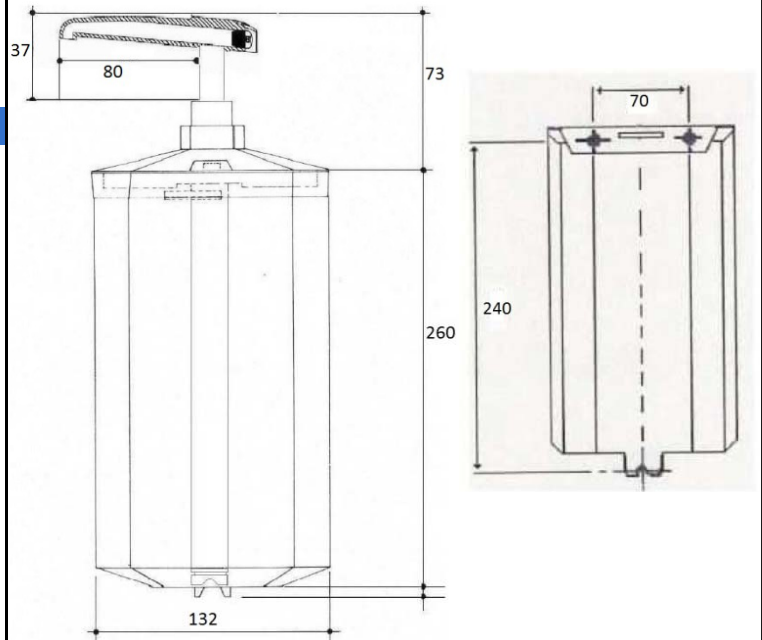

Liquid Soap Dispenser

- Manual liquid soap dispenser.
- To fix to wall.
- Suitable for hand washing creams with microspheres and granulated soaps.
- Sturdy and resistant to chemicals. Suitable for factories, workshops, etc.
- Special key for refilling and wall fixing materials included.

TECHNICAL DATA

- Made in translucent polypropylene.
- Dimensions: 333 mm high and Ø 132 mm.
- Capacity: 3000 ml.

TECHNICAL DRAWING

Dimensions in mm.

SUGGESTED TEXT FOR PRESCRIPTION

NOFER or similar, polypropylene manual soap dispenser. Surface mounted. Capacity: 3000 ml. Dimensions: 333 mm high and Ø 132 mm.