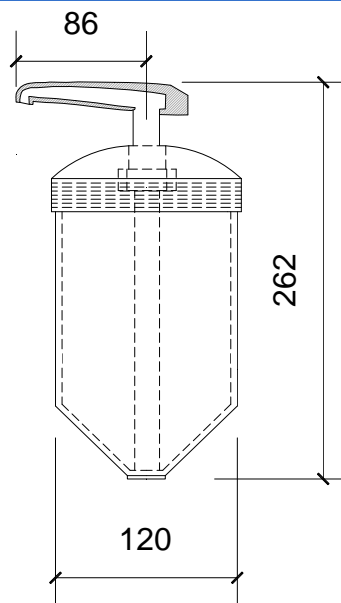

Liquid Soap Dispenser

- Manual liquid soap dispenser.
- Surface mounted.
- Security lock with key included.

TECHNICAL DATA

- Made in translucent polypropylene.
- Dimensions: 262 mm high , Ø 120 mm .
- Capacity: 1500 ml.

SUGGESTED TEXT FOR PRESCRIPTION

NOFER or similar, polypropylene manual soap dispenser. Surface mounted. Capacity: 1500 ml. Dimensions: 262 mm high , Ø 120 mm .

TECHNICAL DRAWING

Dimensions in mm.

NOFER S.L.
 Avenida de la fama, 118
 08940 · Cornellà de Llobregat (Barcelona)
 Tel +34 934 742 423 · Fax +34 934 743 548
 nofer@nofer.com · www.nofer.com