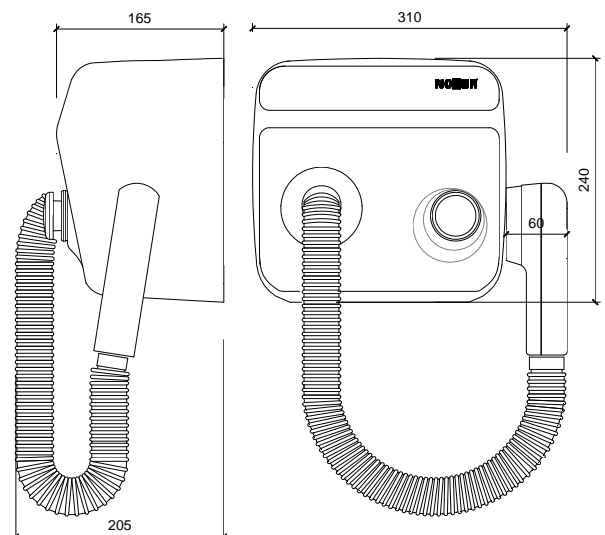

"MANGO" Hair Dryer

- Hair dryer to fix to wall.
- High class and classic design.
- AISI 304 Stainless steel cover, white epoxy painted (also available in satin NOFER 02100.S and polish finish NOFER 02100.B).
- Manual model with push button.
- Quick hair drying.
- Designed for continuous use.
- Strong and vandal proof.
- Magnetic air pipe fastening.
- Appropriate for collectivities, schools, swimming pools, ..., and high frequency use spaces.

TECHNICAL DATA

- Vandal proof cover made in Stainless Steel AISI 304.
- Pipe and handle in ABS.
- Dimensions : 240 high x 310 wide x 165 deep mm .
- Voltage : 230 V (50Hz-60Hz).
- Total Electrical Power: 950 W.
- Motor at 6.500 r.p.m. 250 W protected against rust.
- Electrical consumption: 4,1 A.
- Weight: 6,0 Kg.
- Cushioned inside to reduce the noise and the excessive heat dissipation.

TECHNICAL DRAWING

Dimensions in mm

SUGGESTED TEXT FOR PRESCRIPTION

NOFER hair dryer or similar, vandal proof. Total power 950 W.
Voltage: 230 V. Dimensions: 240 high x 310 wide x 165 deep mm .

NOFER S.L.
Avenida de la fama, 118
08940 · Cornellà de Llobregat (Barcelona)
Tel +34 934 742 423 · Fax +34 934 743 548
export@nofer.com · www.nofer.com