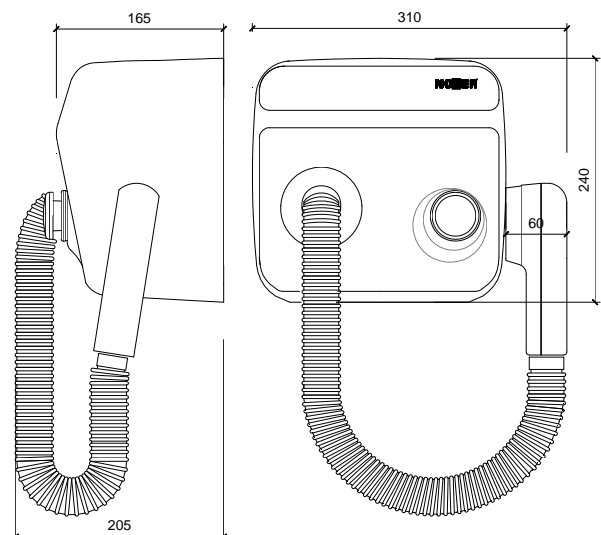

"MANGO" Hair Dryer

- Hair dryer to fix to wall.
- High class and classic design.
- AISI 304 Stainless steel cover, satin finish (also available in polish NOFER 02100.B).
- Manual model with push button.
- Quick hair drying.
- Designed for continuous use.
- Strong and vandal proof.
- Magnetic air pipe fastening.
- Appropriate for collectivities, schools, swimming pools, ..., and high frequency use spaces.

TECHNICAL DATA

- Vandal proof cover made in Stainless Steel AISI 304.
- Pipe and handle in ABS.
- Dimensions : 240 high x 310 wide x 165 deep mm .
- Voltage : 230 V (50Hz-60Hz).
- Total Electrical Power: 950 W.
- Motor at 6.500 r.p.m. 250 W protected against rust.
- Electrical consumption: 4,1 A.
- Weight: 6,0 Kg.
- Cushioned inside to reduce the noise and the excessive heat dissipation.

TECHNICAL DRAWING

Dimensions in mm

SUGGESTED TEXT FOR PRESCRIPTION

NOFER hair dryer or similar, vandal proof. Total power 950 W.
Voltage: 230 V. Dimensions: 240 high x 310 wide x 165 deep mm .

NOFER S.L.
Avenida de la fama, 118
08940 · Cornellà de Llobregat (Barcelona)
Tel +34 934 742 423 · Fax +34 934 743 548
export@nofer.com · www.nofer.com