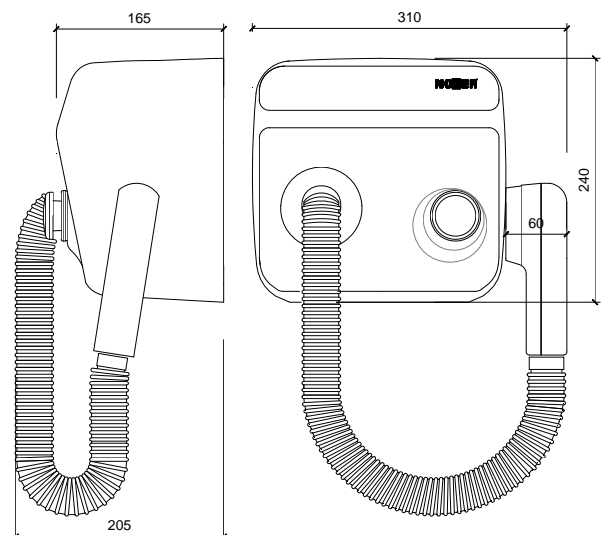

**"MANGO" Hair Dryer**

- Hair dryer to fix to wall.
- High class and classic design.
- AISI 304 Stainless steel cover, polished finish ( also available in satin NOFER 02100.S).
- Manual model with push button.
- Quick hair drying.
- Designed for continuous use.
- Strong and vandal proof.
- Magnetic air pipe fastening.
- Appropriate for collectivities, schools, swimming pools, ..., and high frequency use spaces.

**TECHNICAL DATA**

- Vandal proof cover made in Stainless Steel AISI 304.
- Pipe and handle in ABS.
- Dimensions : 240 high x 310 wide x 165 deep mm .
- Voltage : 230 V (50Hz-60Hz).
- Total Electrical Power: 950 W.
- Motor at 6.500 r.p.m. 250 W protected against rust.
- Electrical consumption: 4,1 A.
- Weight: 6,0 Kg.
- Cushioned inside to reduce the noise and the excessive heat dissipation.

**TECHNICAL DRAWING**

Dimensions in mm

**SUGGESTED TEXT FOR PRESCRIPTION**

NOFER hair dryer or similar, vandal proof. Total power 950 W.  
Voltage: 230 V. Dimensions: 240 high x 310 wide x 165 deep mm .

NOFER S.L.  
Avenida de la fama, 118  
08940 · Cornellà de Llobregat (Barcelona)  
Tel +34 934 742 423 · Fax +34 934 743 548  
export@nofer.com · www.nofer.com