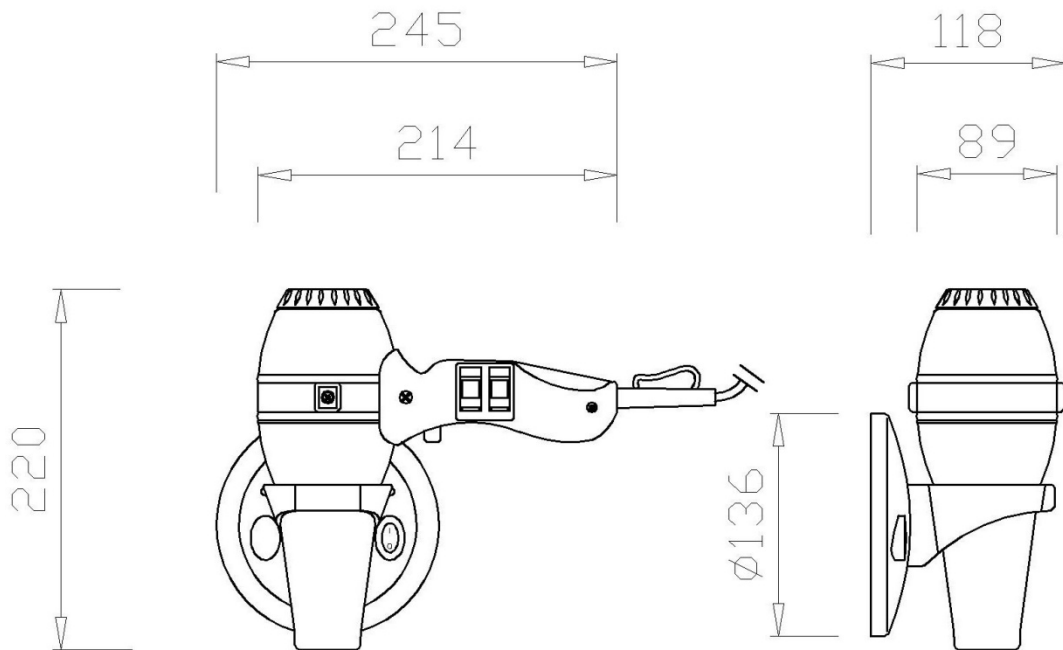

TECHNICAL DATA

- Support made of black ABS, and chrome plated steel.
- Dimensions: 220 high x 245 wide x 118 deep mm.
- Spiral cable length: 450-1000 mm.
- Weight: 0,8 Kg.
- Voltage: 220-240 V
- Frequency: 50-60 Hz.
- Power: 1800 W (max.) – 900 W (mím.)
- Power consumption: 7.8 A
- Electrical insulation: Class II.
- Electrical protection: IP20.
- Airspeed: 72 km / h
- Effective flow : 1450 l / min.
- Noise level at 2m: 65dBA.
- Air temperature (20°C ambient): 63°C to 10 cm
- AC motor: 150 W and 22500 RPM.
- Fixing material included.

SUGGESTED TEXT FOR PRESCRIPTION

Hot-air professional hair dryer NOFER, to fix to wall. Equipped with two selectors to adjust the flow and the temperature of air output. Total power: 1800 W. Dimensions: 220 heigh x 245 wide x 118 deep mm.

02200.W

TECHNICAL DRAWING

Dimensions in mm

INSTALLATION

To install the hair dryer, place the ring base at the desired position. Using it like a template, mark the position of the holes and make them through a 6 mm drill. Insert the dowels into the holes, place the base in right position and screw the supplied screws. Fit the vandal-proof plastic caps in the ring base holes (figure 2). Plug the appliance to the electric network. From that moment, the hair dryer can stay in the ring provided for that purpose and is ready for use.

Installation should be as shown in fig-0. The recommended height is 130-150 cm to floor, or 110 for adapted toilets.

Ring base dimensions in mm

100 cm min.