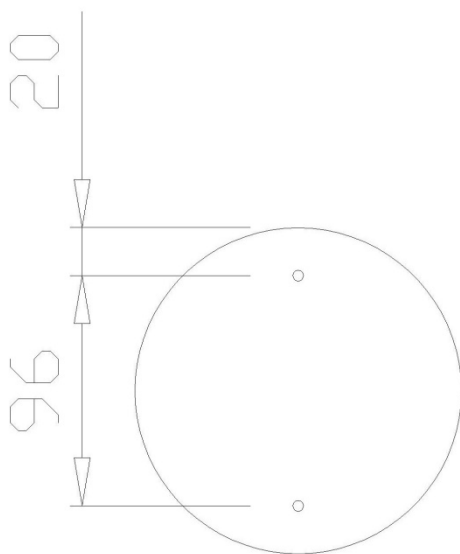

Ring base dimensions in mm