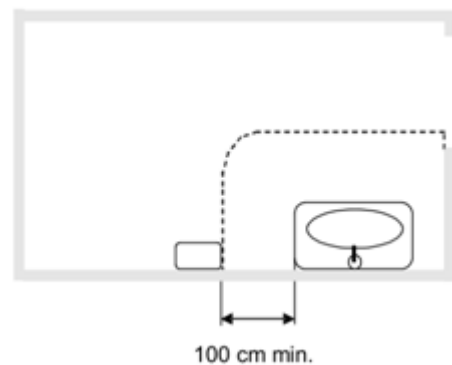

TECHNICAL DATA

- Support made of black ABS, and chrome plated steel.
- Dimensions: 220 high x 245 wide x 118 deep mm.
- Spiral cable length: 450-1000 mm.
- Weight: 0,8 Kg.
- Voltage: 220-240 V
- Frequency: 50-60 Hz.
- Power: 1800 W (max.) – 900 W (mím.)
- Power consumption: 7.8 A
- Electrical insulation: Class II.
- Electrical protection: IP20.
- Airspeed: 72 km / h
- Effective flow : 1450 l / min.
- Noise level at 2m: 65dBA.
- Air temperature (20°C ambient): 63°C to 10 cm
- AC motor: 150 W and 22500 RPM.
- Fixing material included.

SUGGESTED TEXT FOR PRESCRIPTION

Hot-air professional hair dryer NOFER, to fix to wall. Equipped with two selectors to adjust the flow and the temperature of air output. Total power: 1800 W. Dimensions: 220 heigh x 245 wide x 118 deep mm.

02200.W

TECHNICAL DRAWING

Dimensions in mm

INSTALLATION

To install the hair dryer, place the ring base at the desired position. Using it like a template, mark the position of the holes and make them through a 6 mm drill. Insert the dowels into the holes, place the base in right position and screw the supplied screws. Fit the vandal-proof plastic caps in the ring base holes (figure 2). Plug the appliance to the electric network. From that moment, the hair dryer can stay in the ring provided for that purpose and is ready for use.

Installation should be as shown in fig-0. The recommended height is 130-150 cm to floor, or 110 for adapted toilets.

Ring base dimensions in mm

100 cm min.