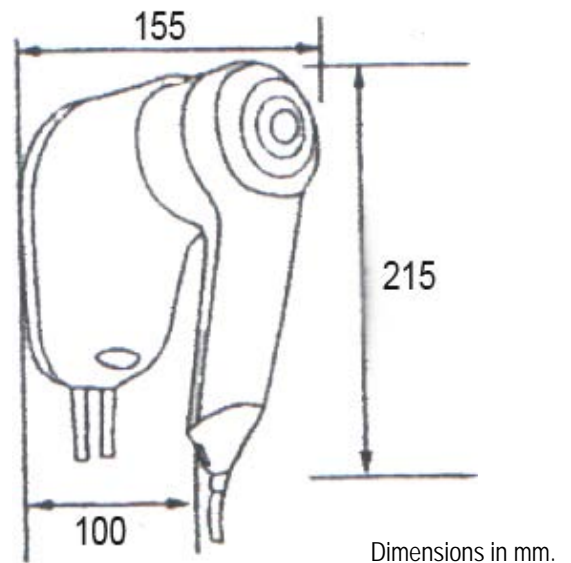

Hair dryer to fix to wall

- Ergonomically hair dryer, surface mounted.
- Two speeds.
- Security switch ON/OFF.
- Power selector
- Operation: continuous pressure of the push button.
- Also available in white and grey NOFER (02055.N / 02055.G)

TECHNICAL DATA

- Material: ABS plastic.
 - Color: Black.
 - Dimensions: 210 height x 100 width x 155 depth (mm).
 - Weight: 0,85 Kg.
 - Voltage: 220 V – 240 V ~
 - Frequency: (50-60 Hz).
 - Power: 1200 (max) - 540 (min.) W
 - Power consumption: 5,5 A.
 - Electrical insulation: Class II
 - Electrical protection: IP20
 - Airspeed: 48 km / h
 - Effective flow: 1300 l / min.
 - Noise level at 2m: 60 dBA.
 - Air temperature (20°C ambient): 61°C to 10 cm
- * This product is designed for limited functions, and it is not recommended to be in continuous use. Improper use or maintenance might invalidate the warranty.

SUGGESTED TEXT FOR PRESCRIPTION

Hair dryer NOFER, with power selector. Total power: 1200 W.
Dimensions: 215 heigh x 100 wide x 155 deep mm.

TECHNICAL DRAWING

NOFER S.L.
Avenida de la fama, 118
08940 · Cornellà de Llobregat (Barcelona)
Tel +34 934 742 423 · Fax +34 934 743 548
export@nofer.com · www.nofer.com