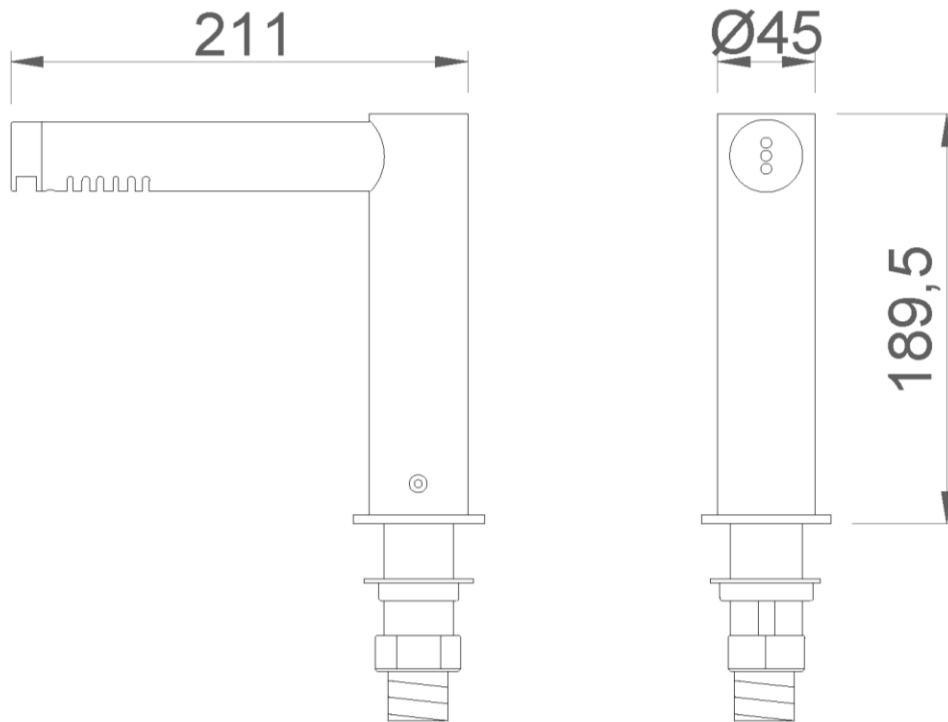

TECHNICAL DATA

- Made of chromed brass with a gloss finish of 1,2 mm thickness.
- Electronic infrared sensor that stops the hand dryer when the hands are removed from the detection field.
- Exit temperature at an ambient temperature of 20°C, temperature: 40°C to 10 cm.
- Motor of universal type without brushes (does not require maintenance).
- Dryer speed motor: 35000 r.p.m.
- Air speed of 305 km/h.
- Motor power: 800 W.
- Voltage/Frequency: 220-240 V - 50/60 Hz.
- Electrical insulation: Class I.
- Maximum consumption: 3,5 A.
- Sound level at 2 meters: 72 dBA.
- Protection index: IPX1.
- Dimensions: 319,5 height x 45 width x 211 depth (mm).
- Total net weight: 4,9 kg.
- Weight with individual packing: 5,3 kg.
- With safety thermal limiter and automatic stoppage due to vandalism.
- Function: place your hands under the faucet. The hand dryer activates automatically, remaining in operation while the hands are inside the field of the sensor. The faucet switches off after a few seconds of removing them.
- Maintenance: use neutral pH soap and water for cleaning, then dry with a clean cloth. When cleaning the bathroom with aggressive products, the hand dryer should be protected from splashes.
- Estimated drying time: 10-12 seconds.

SUGGESTED TEXT FOR PRESCRIPTION

NOFER hand dryer, made of chromed brass, gloss finish, hot air operated with electronic sensor, 800 W power and temperature of 40°C. Motor speed 35000 r.p.m. Dimensions: 319,5 height x 45 width x 211 depth (mm).

TECHNICAL DRAWING

DIMENSIONS IN mm

NOFER S.L.
 Avenida de la fama, 118
 08940 · Cornellà de Llobregat (Barcelona)
 Tel +34 934 742 423 · Fax +34 934 743 548
 nofer@nofer.com · www.nofer.com