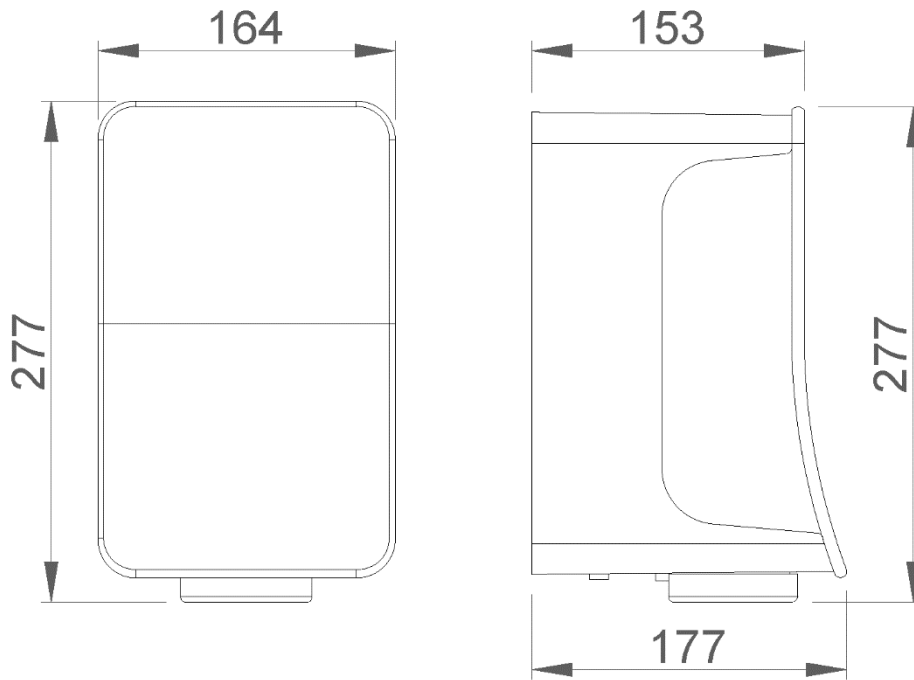

**SUGGESTED TEXT FOR PRESCRIPTION**

NOFER hand dryer, powered by an laser sensor, 900 W or 700 W power. Speed motor 30000 r.p.m. front cover color pink. Dimensions: 277 height x 164 width x 177 depth (mm).

**01250.B**

**01600.S**

**01851.W**

**01451.S**

TECHNICAL DRAWING

DIMENSIONS IN mm

NOFER S.L.  
Avenida de la fama, 118  
08940 · Cornellà de Llobregat (Barcelona)  
Tel +34 934 742 423 · Fax +34 934 743 548  
nofer@nofer.com · www.nofer.com