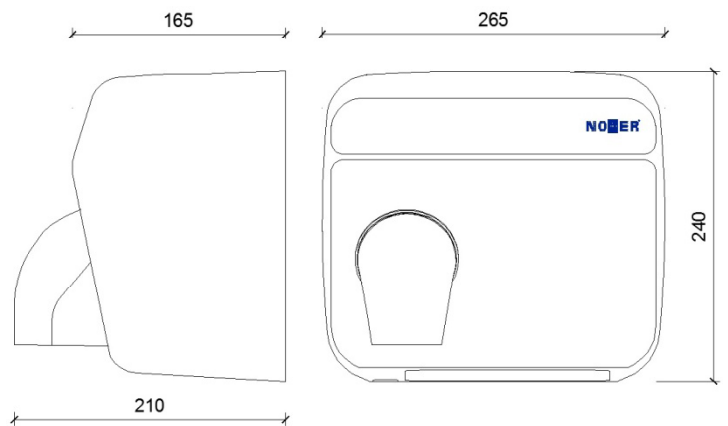

HAND DRYER

CODE 01101.B

“Cyclon” automatic hand dryer with Stainless steel cover

- High range hand dryer activated by sensor.
- Surface mounted hand dryer.
- Designed for high traffic bathroom and continuous use.
- High quality components.
- Stainless Steel polish finish. Also available in satin (NOFER 01101.S) and white (NOFER. 01101.W).
- Strong, vandal proof and build without edges.
- CE certificates.
- MADE IN SPAIN.

TECHNICAL DATA

- AISI 304 Stainless steel cover. 1,2 mm thick.
- 230 V / 50 – 60 Hz. Also available 110 V / 50-60 Hz.
- Motor: 6500 r.p.m. & 250 W power.
- Heating element power: 2450 W
- Consum: 10,6 A.
- Isolation: Class I.
- Motor protection: fuse. Resistance protection: internal thermostat.
- Air Speed: 117 Km/h. Air temperature: 53 °C at 10 cm.
- Dimensions: 240 high x 265 wide x 210 deep mm.
- Sound level: 70 dBA.

SUGGESTED TEXT FOR PRESCRIPTION

“Cyclon” NOFER or similar hand dryer activated by sensor, made in AISI 304 stainless steel. 2450 W power. Polished finish. Dimensions: 240 high x 265 wide x 210 deep mm.

TECHNICAL DRAWING

Dimensions in mm

NOFER S.L.
 Avenida de la fama, 118
 08940 · Cornellà de Llobregat (Barcelona)
 Tel +34 934 742 423 · Fax +34 934 743 548
 export@nofer.com · www.nofer.com

Related products