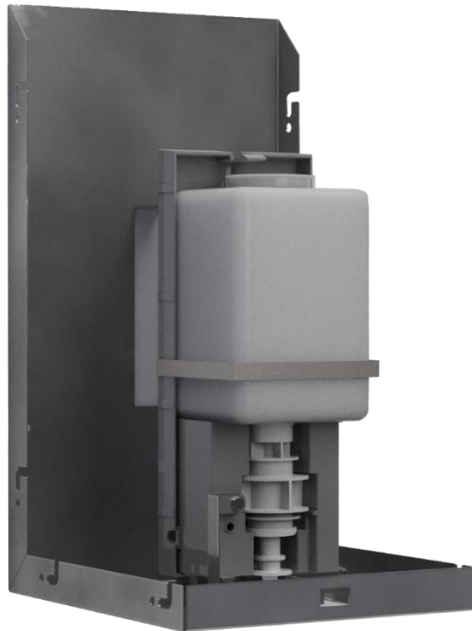

**Modular furniture with soap dispenser**

- Infrared sensor modular furniture of stainless steel structure with automatic soap dispenser model 03038.W.
- Designed to install behind the mirror.
- Soap dispenser operated by infrared sensor.
- Suitable for public places of high frequency of use.
- Led shows that indicates when batteries replaced.
- Suitable for alcohol-based disinfectants.
- Use without contact, prevents the spread of germs.

**TECHNICAL DATA**

- AISI 304 stainless steel structure.
- Maximum dimensions: 370 height x 150 width x 223 depth (mm).
- Electronic infrared sensor that stops the dispenser when the hands are removed from the detection field.
- Works with 6 batteries of 1,5 V.
- Capacity: 1000 ml. Refillable.

**SUGGESTED TEXT FOR PRESCRIPTION**

NOFER modular furniture, to be installed behind the mirror, with automatic soap dispenser infrared sensor. AISI 304 stainless steel structure. Maximum dimensions: 370 height x 150 width x 223 depth (mm).