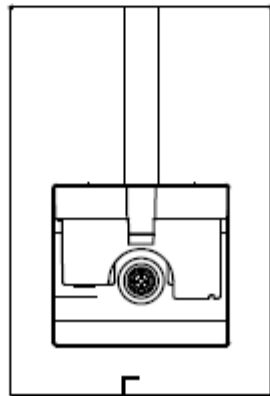

**TECHNICAL DATA**

- AISI 304 stainless steel structure.
- Maximum dimensions: 370 height x 150 width x 223 depth (mm).
- Electronic infrared sensor that stops the dispenser when the hands are removed from the detection field.
- Works with 6 batteries of 1,5 V.
- Capacity: 1000 ml. Refillable.

**SUGGESTED TEXT FOR PRESCRIPTION**

NOFER modular furniture, to be installed behind the mirror, with automatic soap dispenser infrared sensor. AISI 304 stainless steel structure. Maximum dimensions: 370 height x 150 width x 223 depth (mm).

**12053.S1**

**12053.M**

**12053.P**

**12053.PA**

TECHNICAL DRAWING

DIMENSIONS IN mm