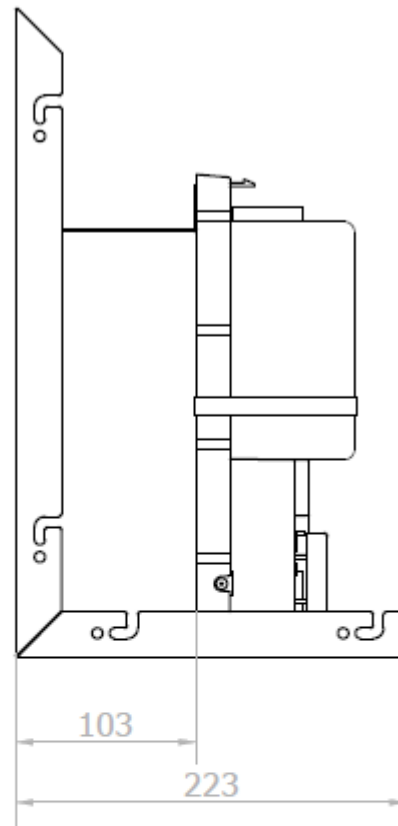

**TECHNICAL DATA**

- AISI 304 stainless steel structure.
- Maximum dimensions: 370 height x 150 width x 223 depth (mm).
- Electronic infrared sensor that stops the dispenser when the hands are removed from the detection field.
- Works with 6 batteries of 1,5 V.
- Capacity: 1000 ml. Refillable.

**SUGGESTED TEXT FOR PRESCRIPTION**

NOFER modular furniture, to be installed behind the mirror, with automatic soap dispenser infrared sensor. AISI 304 stainless steel structure. Maximum dimensions: 370 height x 150 width x 223 depth (mm).

**12053.S1**

**12053.M**

**12053.P**

**12053.PA**

TECHNICAL DRAWING

DIMENSIONS IN mm