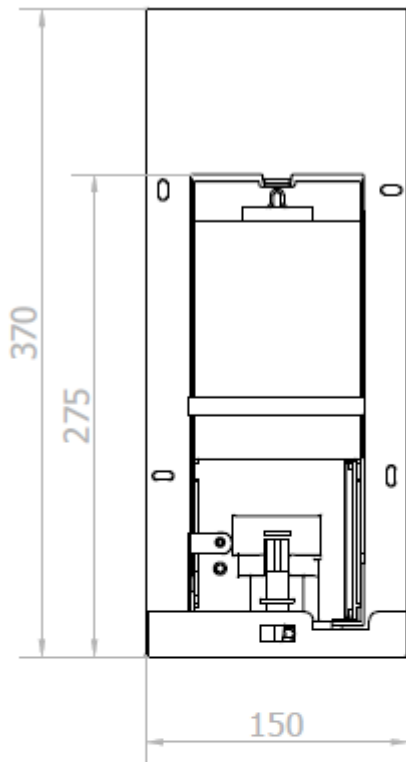

**TECHNICAL DATA**

- AISI 304 stainless steel structure.
- Maximum dimensions: 370 height x 150 width x 223 depth (mm).
- Electronic infrared sensor that stops the dispenser when the hands are removed from the detection field.
- Works with 6 batteries of 1,5 V.
- Capacity: 1000 ml. Refillable.

**SUGGESTED TEXT FOR PRESCRIPTION**

NOFER modular furniture, to be installed behind the mirror, with automatic soap dispenser infrared sensor. AISI 304 stainless steel structure. Maximum dimensions: 370 height x 150 width x 223 depth (mm).

**12053.S1**

**12053.M**

**12053.P**

**12053.PA**

TECHNICAL DRAWING

DIMENSIONS IN mm