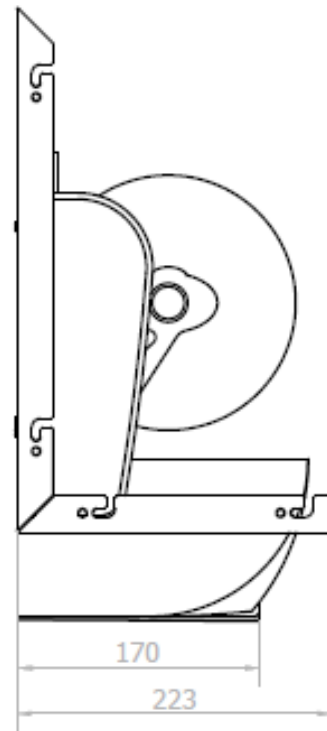

TECHNICAL DATA

- AISI 304 stainless steel structure.
- Maximum dimensions: 429 height x 350 width x 223 depth (mm).
- Front loading.
- Battery operated or transformer (not included in the dispenser).
- Consumable: maximum roll Ø200 x 220 mm.

SUGGESTED TEXT FOR PRESCRIPTION

NOFER modular furniture, to be installed behind the mirror, with automatic paper dispenser. AISI 304 stainless steel structure. Maximum dimensions: 429 height x 350 width x 223 depth (mm).

12053.S1

12053.S2

TECHNICAL DRAWING

DIMENSIONS IN mm

NOFER S.L.
 Ctra. Laureà Miró, 385-387
 08980 · Sant Feliu de Llobregat (Barcelona)
 Tel +34 934 742 423 · Fax +34 934 743 548
 nofer@nofer.com · www.nofer.com