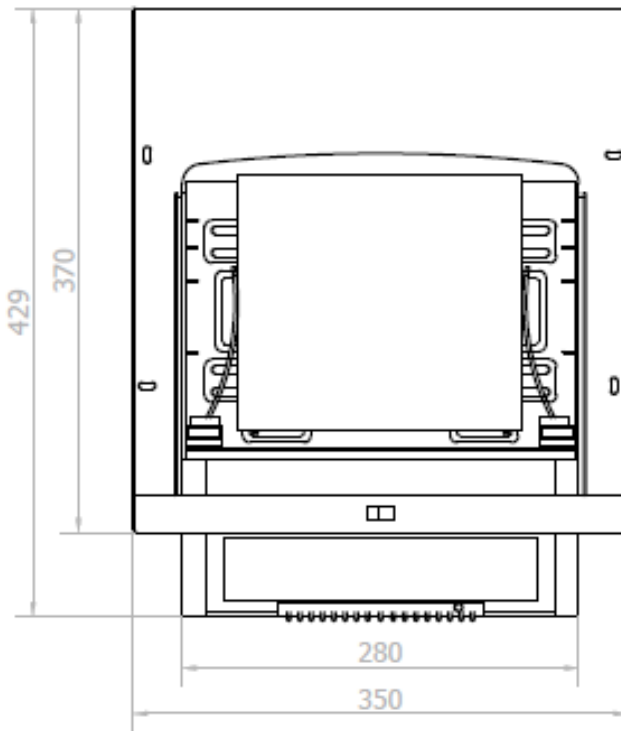

TECHNICAL DATA

- AISI 304 stainless steel structure.
- Maximum dimensions: 429 height x 350 width x 223 depth (mm).
- Front loading.
- Battery operated or transformer (not included in the dispenser).
- Consumable: maximum roll Ø200 x 220 mm.

SUGGESTED TEXT FOR PRESCRIPTION

NOFER modular furniture, to be installed behind the mirror, with automatic paper dispenser. AISI 304 stainless steel structure. Maximum dimensions: 429 height x 350 width x 223 depth (mm).

12053.S1

12053.S2

TECHNICAL DRAWING

DIMENSIONS IN mm

NOFER S.L.
 Ctra. Laureà Miró, 385-387
 08980 · Sant Feliu de Llobregat (Barcelona)
 Tel +34 934 742 423 · Fax +34 934 743 548
 nofer@nofer.com · www.nofer.com