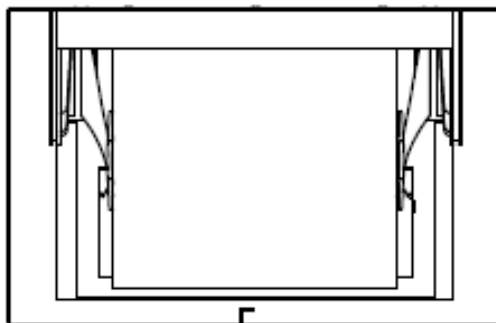

TECHNICAL DATA

- AISI 304 stainless steel structure.
- Maximum dimensions: 429 height x 350 width x 223 depth (mm).
- Front loading.
- Battery operated or transformer (not included in the dispenser).
- Consumable: maximum roll Ø200 x 220 mm.

SUGGESTED TEXT FOR PRESCRIPTION

NOFER modular furniture, to be installed behind the mirror, with automatic paper dispenser. AISI 304 stainless steel structure. Maximum dimensions: 429 height x 350 width x 223 depth (mm).

12053.S1

12053.S2

TECHNICAL DRAWING

DIMENSIONS IN mm

NOFER S.L.
 Ctra. Laureà Miró, 385-387
 08980 · Sant Feliu de Llobregat (Barcelona)
 Tel +34 934 742 423 · Fax +34 934 743 548
 nofer@nofer.com · www.nofer.com