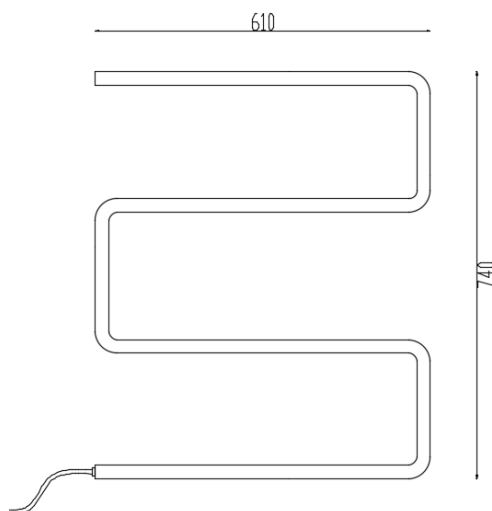

Stainless steel electric towel rail

- Stainless steel electric towel rail with on/OFF switch.
- Durability and resistance against rust.
- Suitable for hotels and public spaces.
- It requests electrical connection by plug.

TECHNICAL DATA

- Made of polish finish AISI 304 Stainless Steel.
- Dimensions: 750 height x 610 width x 85 depth mm.
- Hided fixings
- Fixing materials included.

SUGGESTED TEXT FOR PRESCRIPTION

NOFER or similar electric towel rail, made of polish finish AISI 304 Stainless Steel. Dimensions: 750 height x 610 width x 85 depth mm.

TECHNICAL DRAWING

NOFER S.L.  
 Avenida de la fama, 118  
 08940 · Cornellà de Llobregat (Barcelona)  
 Tel +34 934 742 423 · Fax +34 934 743 548  
 export@nofer.com · www.nofer.com

Productos Relacionados