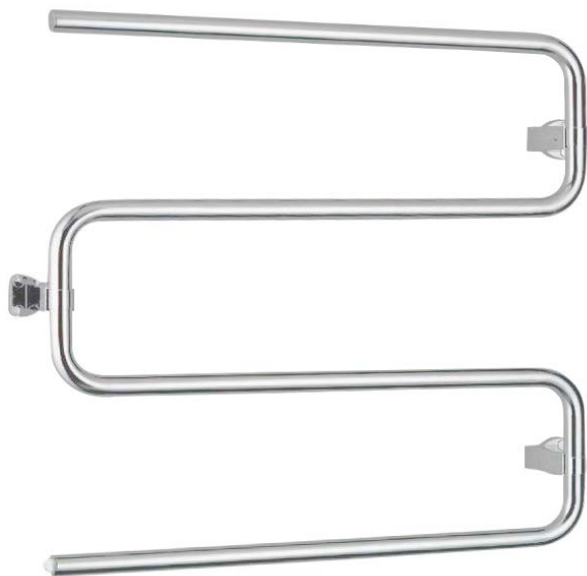

Stainless steel electric towel rail

- Stainless steel electric towel rail with on/OFF switch.
- Durability and resistance against rust.
- Suitable for hotels and public spaces.
- It requests electrical connection by plug.

TECHNICAL DATA

- Made of polish finish AISI 304 Stainless Steel.
- Dimensions: 750 height x 610 width x 85 depth mm.
- Hided fixings
- Fixing materials included.

SUGGESTED TEXT FOR PRESCRIPTION

NOFER or similar electric towel rail, made of polish finish AISI 304 Stainless Steel. Dimensions: 750 height x 610 width x 85 depth mm.